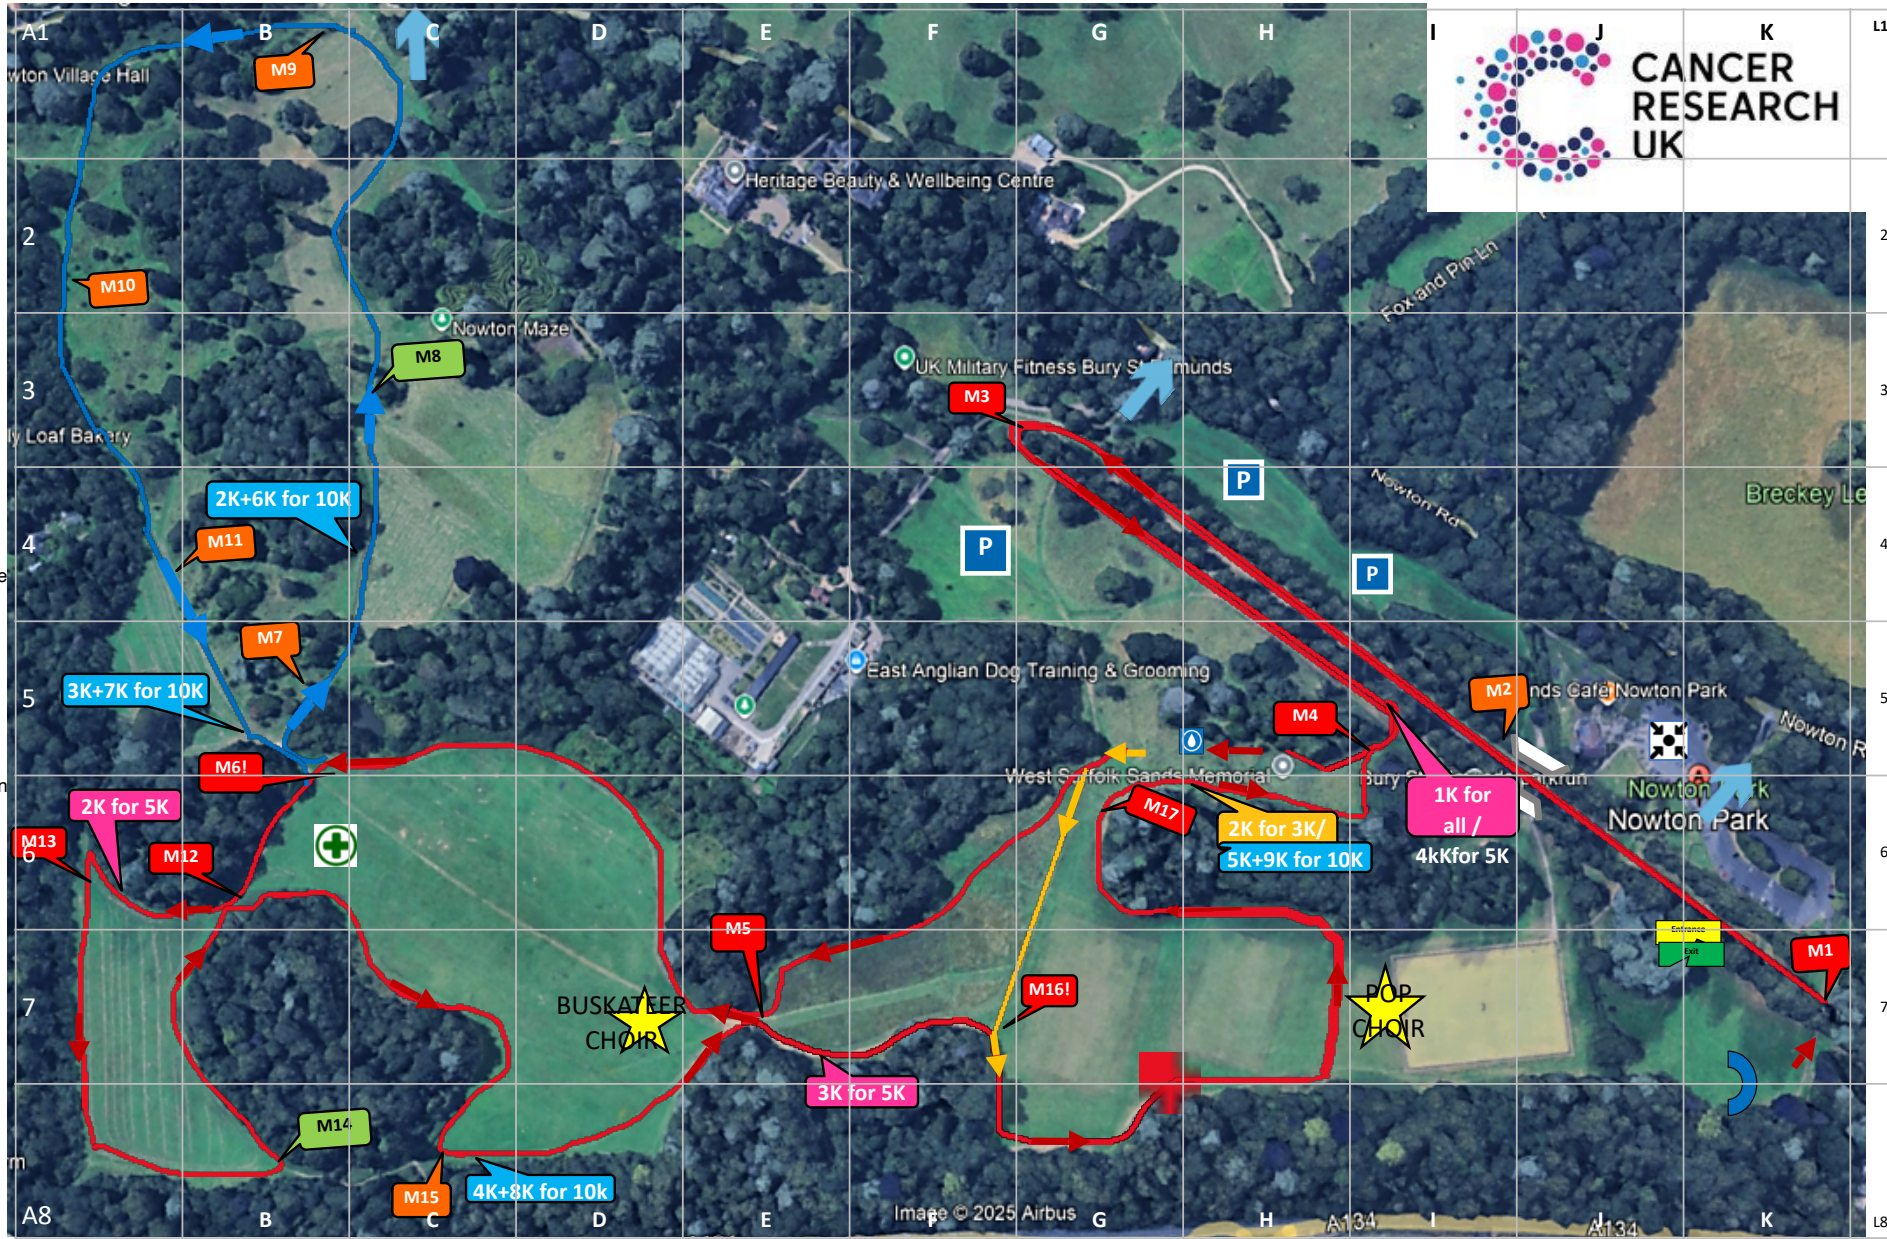

**Bury St Edmunds  
3k / 5k / 10k  
Race For Life  
Course Map**

Sun 7<sup>th</sup> June 2026  
Nowton Park / 11am  
Shannon Taylor

-  Start / Finish
-  5k (and 10k)
-  10k only
-  3k Split
-  Emergency Blue Route
-  Parking
-  Rendezvous Point
-  First Aid / Water station on course
-  First Aid / Water station on course
-  Choir
-  K markers
-  Participant entrance and exit
-  Entrance and exit
-  Bridge
-  Marshal's - Red/Amber/Green priority
-  Marshal's - Red/Amber/Green priority

Bury St Edmunds

Emergency Blue Routes and Meeting point- W3W

**Exit 1** – Automatic Gates, best exit from the event site.

**Exit 2** – Gates to be manually unlocked by grounds keeper on event day morning. Also Pax car park entrance.

**Exit 3** – CM to check this is unlocked on set up, for use of ambulance only. Best exit for 10k only route